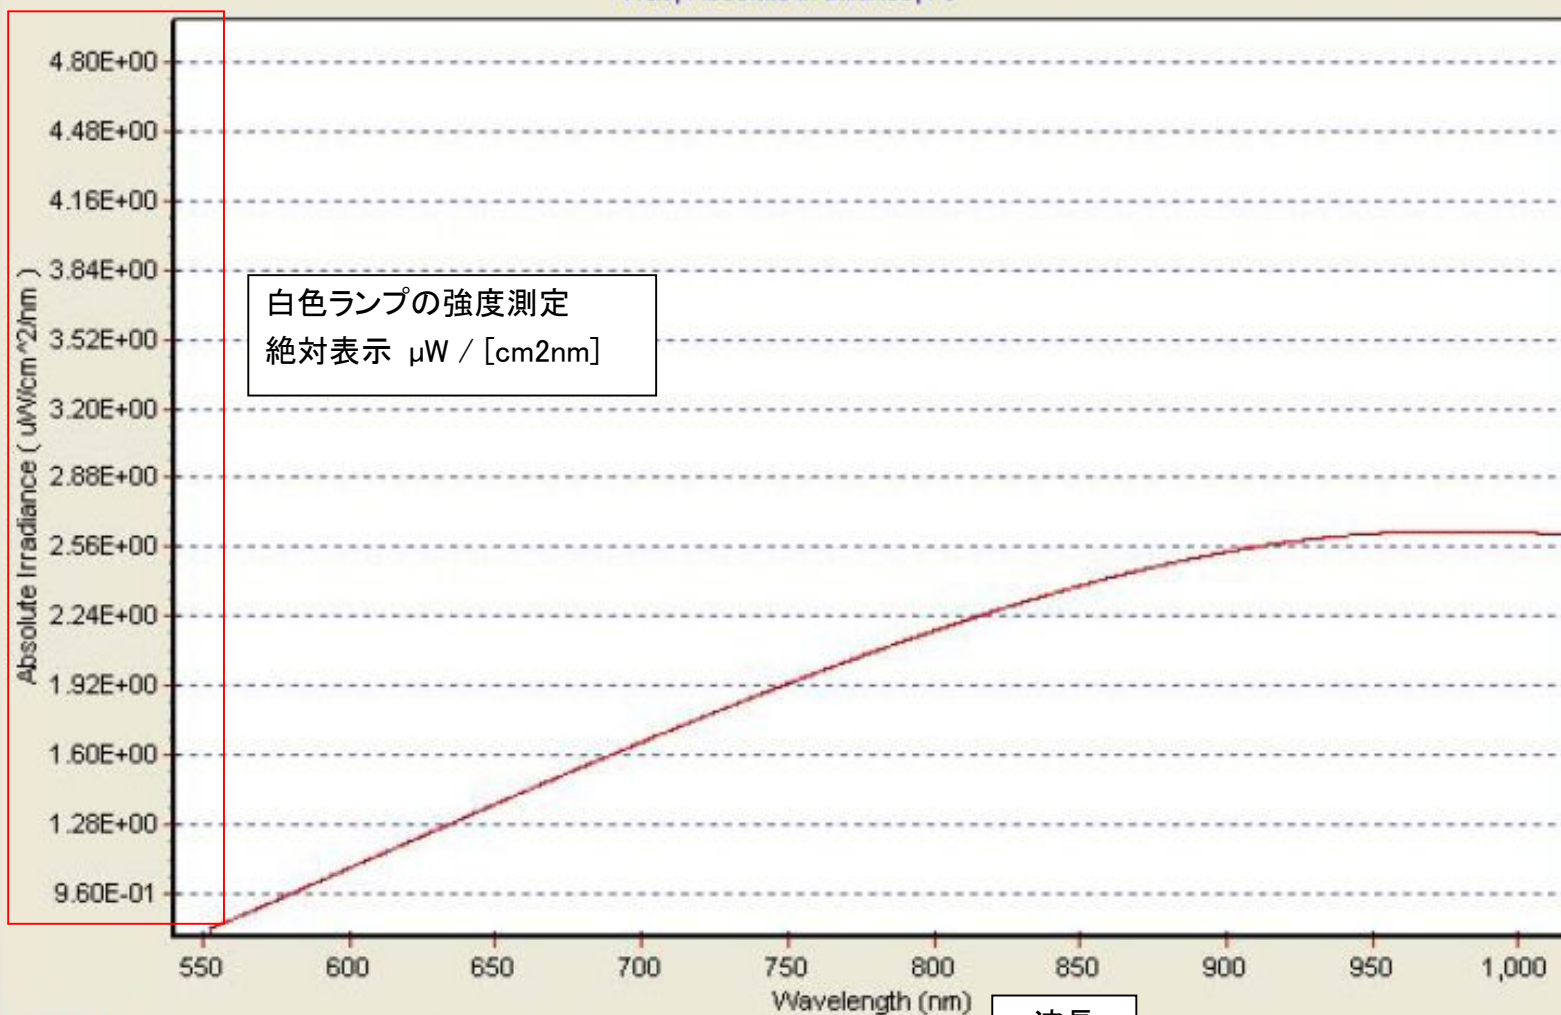

Enable Cursor Spectrum View
 External Trigger

Main Chart Color Spectrum

Graph Calibration Dis

HGJ, Absolute Irradiance, P0

白色ランプの強度測定
絶対表示 μW / [cm2nm]

Graph Control

Display Options

- View
- Raw Data
 - Dark
 - Reference
 - Dark Subtracted
 - % T/R
 - Absorbance
 - Absolute Irradiance